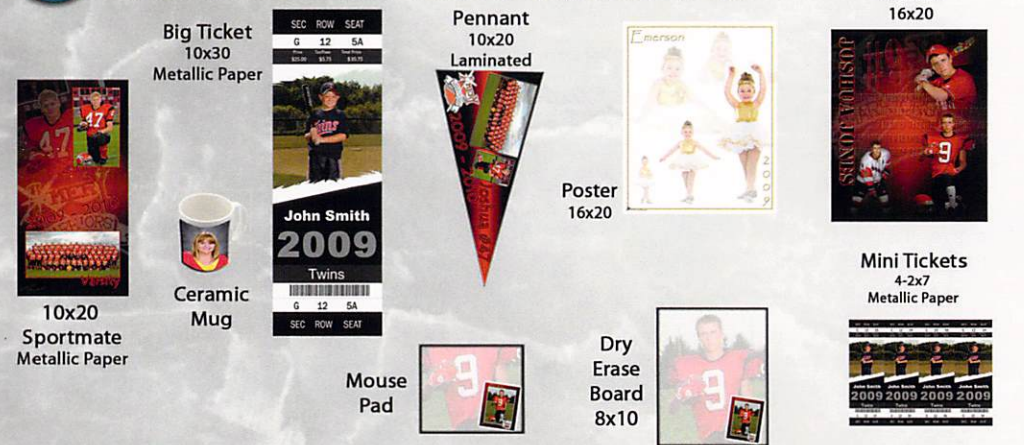

6 Add Custom Products

All Products are customized to match you & your school/league